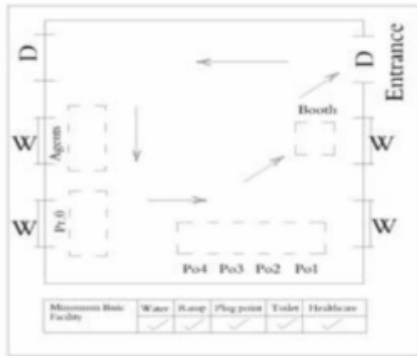

Nazri Naksha

Google Map View

Polling Station Building Front View

Polling Station Front View

Cad View

Key MAP View