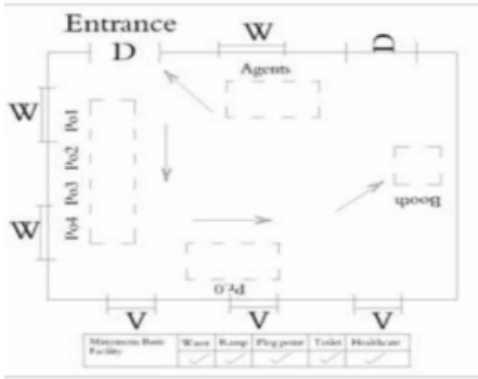

Nazri Naksha

Google Map View

Cad View