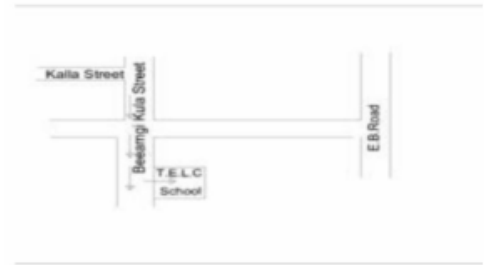

Nazri Naksha

Google Map View