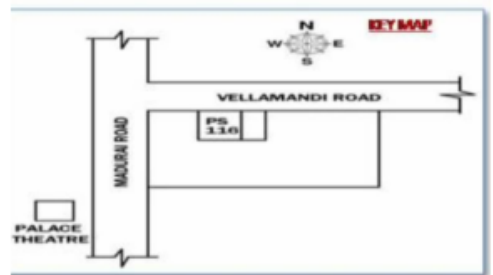

Cad View

Key MAP View

Minimum Basic Facilities	Water	Ramp	Flag Post	Toilet	Health Care
	Yes	Yes	Yes	Yes	Yes