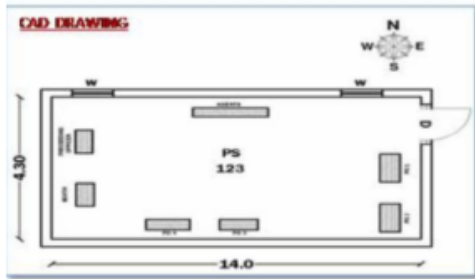

Cad View

Key MAP View

Minimum Basic Facilities	Water	Ramp	Flag Point	Toilet	Health Care
	Yes	Yes	Yes	Yes	Yes