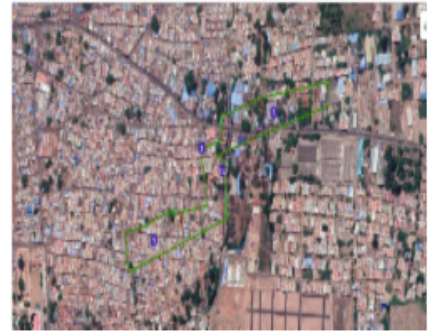

Nazri Naksha

Google Map View