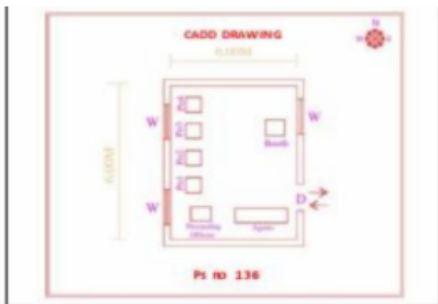

Google Map View

Polling Station Building Front View

Polling Station Front View

Cad View

Key MAP View

Minimum Basic Facilities	Water	Ramp	Plug Point	Toilet	Health Care
	Yes	Yes	Yes	Yes	Yes

PS – POLLING STATION