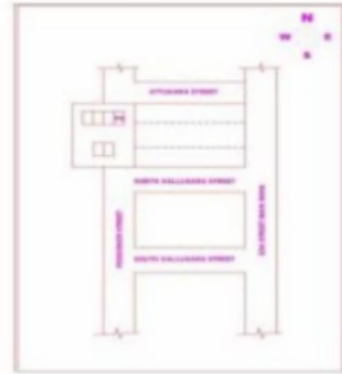

Google Map View

Polling Station Building Front View

Polling Station Front View

FRONT VIEW -(MAIN ENTRY)

Cad View

Key MAP View

Minimum Basic Facilities	Water	Ramp	Plug Point	Toilet	Health Care
Yes	Yes	Yes	Yes	Yes	Yes