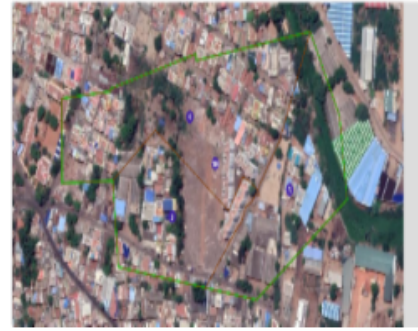

Nazri Naksha

Google Map View