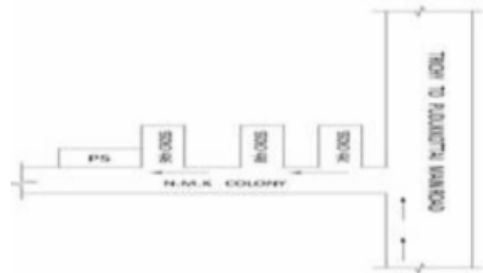

கையொப்பம்

Nazri Naksha

Google Map View

Polling Station Building Front View

Polling Station Front View

Cad View

Key MAP View

| Minimum Basic Facility (Tnase -) | Water | Ramp | Plug/Points | Toilet | Roofed |
|----------------------------------|-------|------|-------------|--------|--------|
| | ✓ | ✓ | ✓ | ✓ | ✓ |