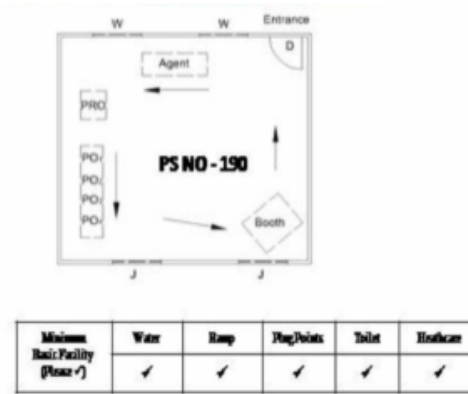

Polling Station Front View

Cad View