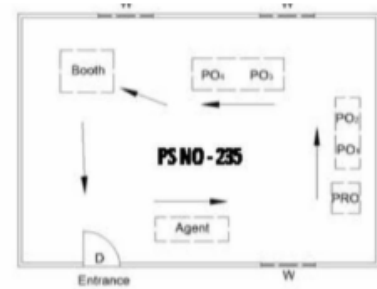

Cad View

Key MAP View

Minimum Basic Facility (Prescribed)	Water	Ramp	Plug/Points	Toilet	Handicapped
	✓	✓	✓	✓	✓

T