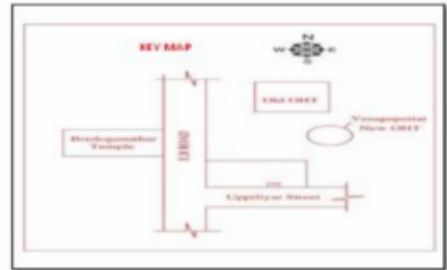

Cad View

Key MAP View

Minimum Basic Facilities	Water	Ramp	Plug Point	Toilet	Health Care
	Yes	Yes	Yes	Yes	Yes

PS – POLLING STATION