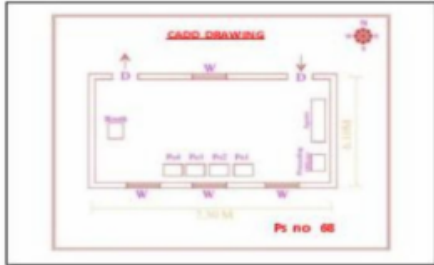

Cad View

Key MAP View

Minimum Basic Facilities	Water	Ramp	Plug Point	Toilet	Health Care
	Yes	Yes	Yes	Yes	Yes

PS – POLLING STATION