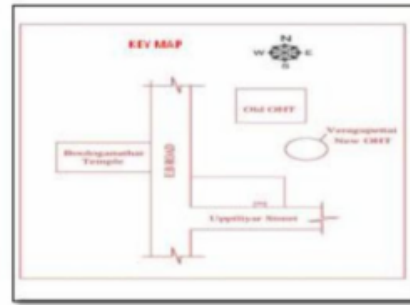

Cad View

Key MAP View

Minimum Basic Facilities	Water	Ramp	Plug Point	Toilet	Health Care
	Yes	Yes	Yes	Yes	Yes

PS – POLLING STATION