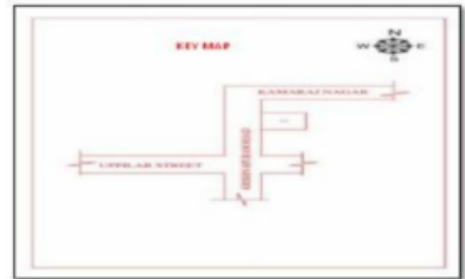

Key MAP View

PS – POLLING STATION