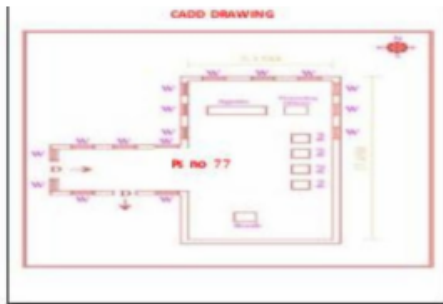

Nazri Naksha

Google Map View

Polling Station Building Front View

Polling Station Front View

Cad View

Minimum Basic Facilities	Water	Ramp	Plug Point	Toilet	Health Care
	Yes	Yes	Yes	Yes	Yes

Key MAP View