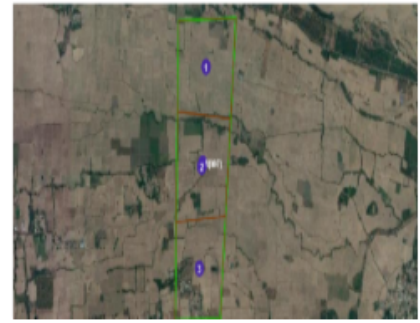

Nazri Naksha

Google Map View