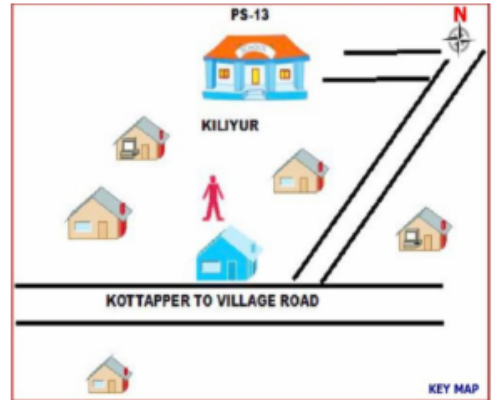

Cad View

Key MAP View

Minimum Basic Facility (Please)	Water	Ramp	Plug Points	Toilet	Health Care
	✓	✓	✓	✓	x