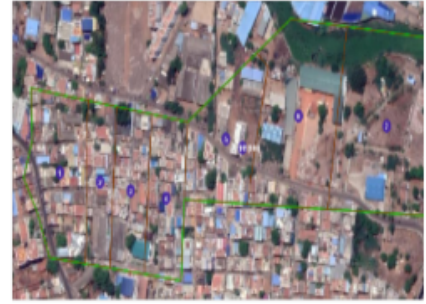

Nazri Naksha

Google Map View