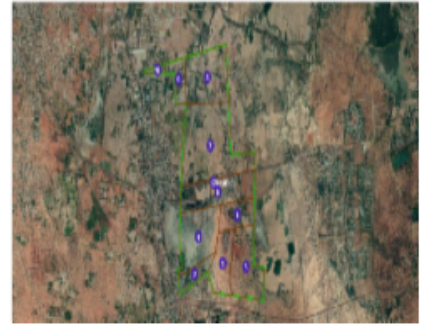

Nazri Naksha

Google Map View