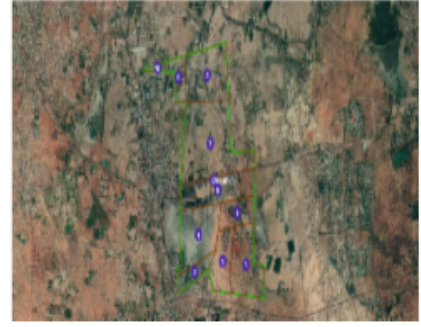

Nazri Naksha

Google Map View