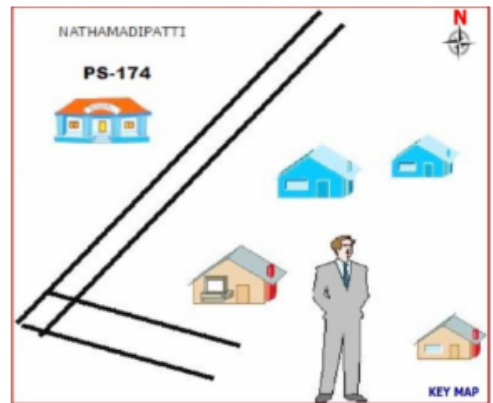

Cad View

Key MAP View

Minimum Basic Facility (Please)	Water	Ramp	Plug Points	Toilet	Health Care
	✓	✓	✓	✓	x