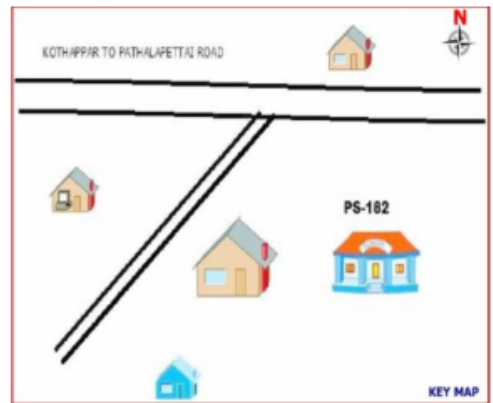

Cad View

Key MAP View

Minimum Basic Facility (Please)	Water	Ramp	Plug Points	Toilet	Health Care
	✓	✓	✓	✓	x