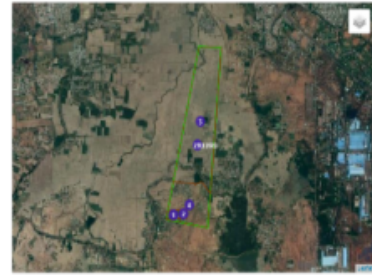

Nazri Naksha

Google Map View