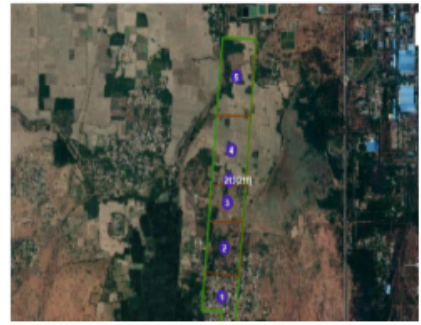

Nazri Naksha

Google Map View