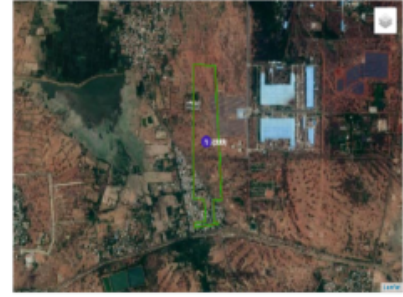

Nazri Naksha

Google Map View