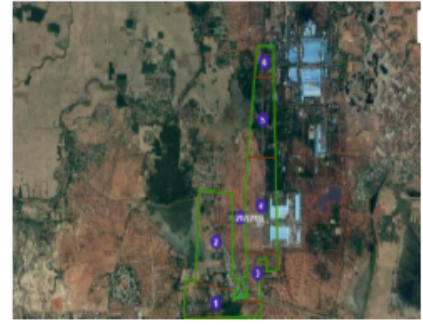

Nazri Naksha

Google Map View