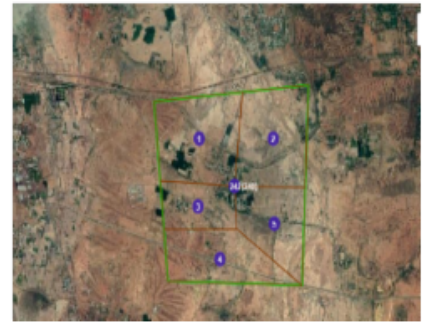

Nazri Naksha

Google Map View