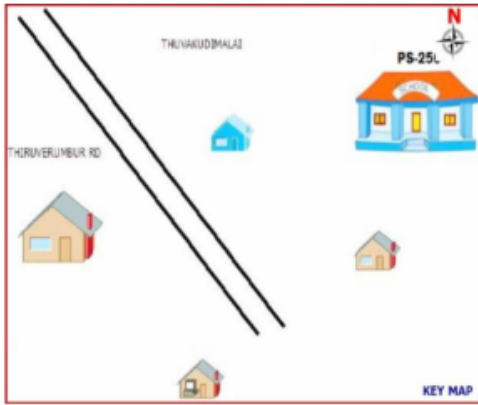

Polling Station Building Front View