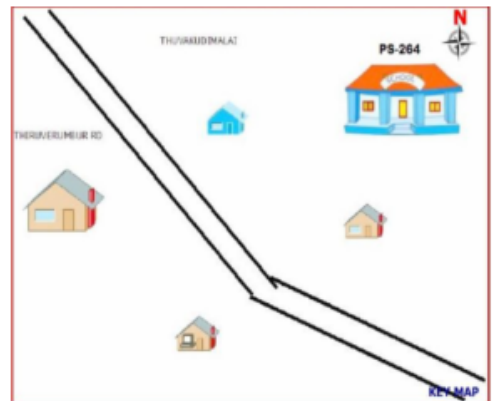

Cad View

Key MAP View

Minimum Basic Facility (Please)	Water	Ramp	Plug Points	Toilet	Health Care
	✓	✓	✓	✓	x