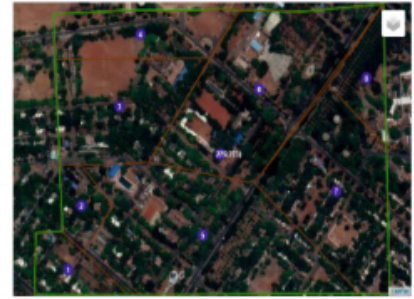

Nazri Naksha

Google Map View