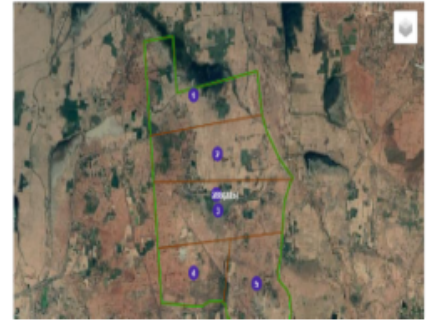

Nazri Naksha

Google Map View