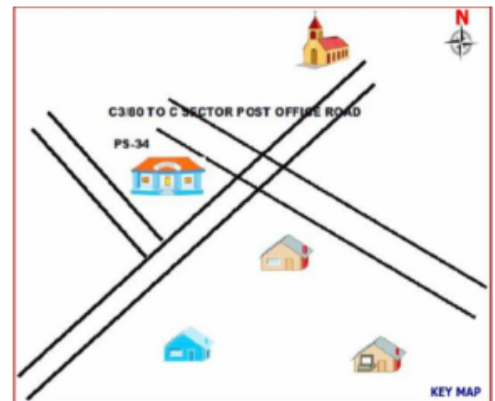

Cad View

Key MAP View

Minimum Basic Facility (Please)	Water	Ramp	Plug Points	Toilet	Health Care
	✓	✓	✓	✓	X