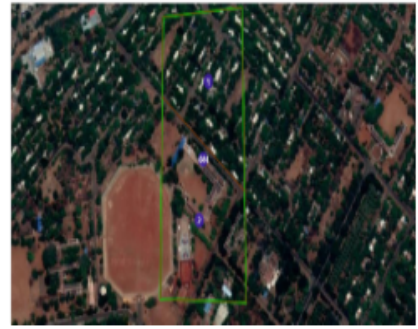

Nazri Naksha

Google Map View