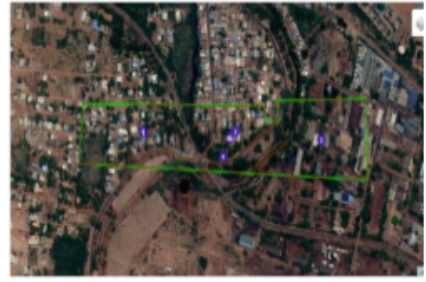

Nazri Naksha

Google Map View