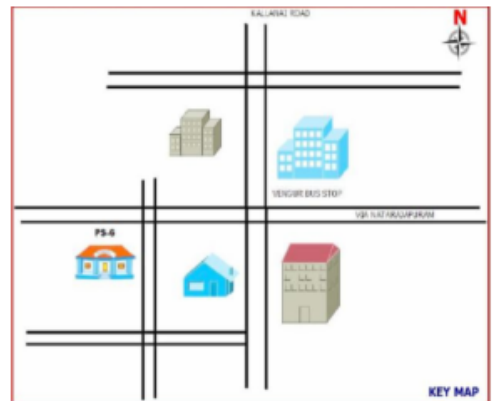

Cad View

Key MAP View

Minimum Basic Facility (Please)	Water	Ramp	Plug Points	Toilet	Health Care
	✓	✓	✓	✓	x