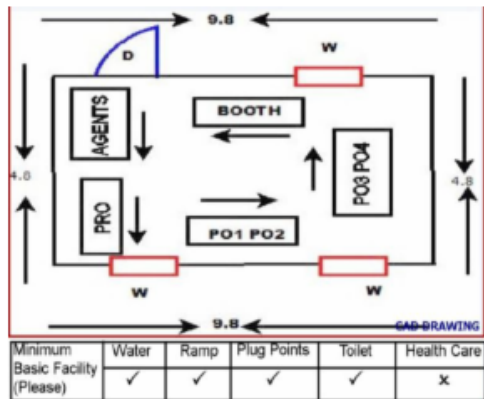

Nazri Naksha

Google Map View

Polling Station Building Front View

Polling Station Front View

Cad View

Key MAP View