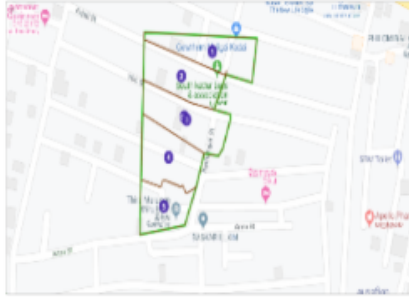

Nazri Naksha

Google Map View