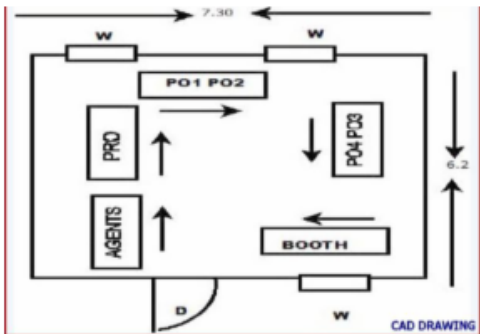

வாக்காளர் பதிவு அலுவலரின்  
கையொப்பம்

Nazri Naksha

Google Map View

Polling Station Building Front View

Polling Station Front View

Cad View

Key MAP View

|                                 |       |      |             |        |             |
|---------------------------------|-------|------|-------------|--------|-------------|
| Minimum Basic Facility (Please) | Water | Ramp | Plug Points | Toilet | Health Care |
|                                 | ✓     | ✓    | ✓           | ✓      | x           |