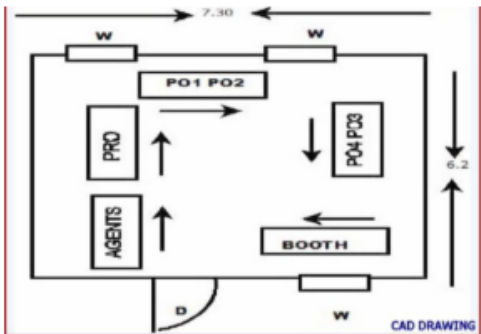

Cad View

Key MAP View

Minimum Basic Facility (Please)	Water	Ramp	Plug Points	Toilet	Health Care
	✓	✓	✓	✓	x