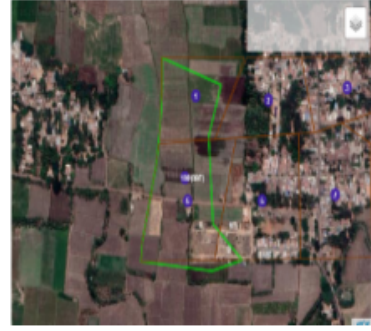

Nazri Naksha

Google Map View