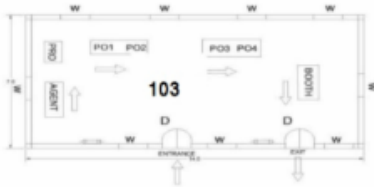

Cad View

Key MAP View

Minimum basic facility(please ✓)	water	ramp	plug point	toilet	healthcare
	✓	✓	✓	✓	✓

Key Plan
(A) Landmark
(B) Road Names
(C) Traffic Flow