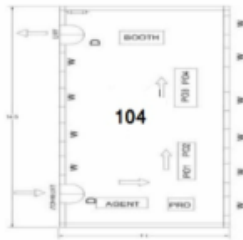

Cad View

Key MAP View

Minimum basic facility/பேரமைவு	water	ramp	pillag point	soilnet	hand/water
	✓	✓	✓	✓	✓

Key Plan
(A) Landmark
(B) Road Names
(C) Traffic Flow