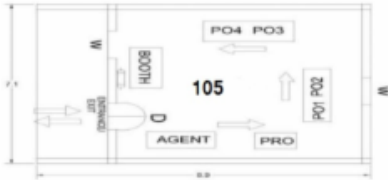

Google Map View

Polling Station Building Front View

Polling Station Front View

Cad View

Key MAP View

Minimum basic facility(please ✓)	water	sewer	plug point	soil	healthcare
	✓	✓	✓	✓	✓

Key: P100
 (A) Landmark
 (B) Road Names
 (C) Traffic Flow