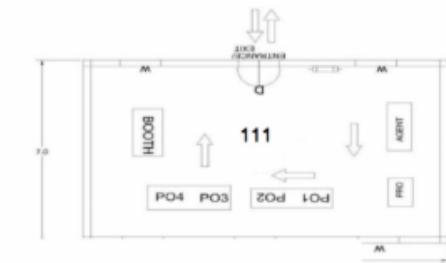

Nazri Naksha

Google Map View

Polling Station Building Front View

Polling Station Front View

Cad View

Minimum Basic Facility (Presence of)	water	rest	shg point	seat	healthroom
	✓	✓	✓	✓	✓

Key MAP View

Key Plan
 (A) Landmark
 (B) Road Names
 (C) Traffic Flow