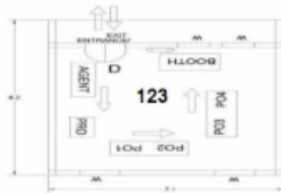

Cad View

Minimum basic facilities	water	temp	privy Booth	toilet	healthcare
✓	✓	✓	✓	✓	✓

Key MAP View

Key Plan
(A) Landmark
(B) Road Names
(C) Traffic Flow