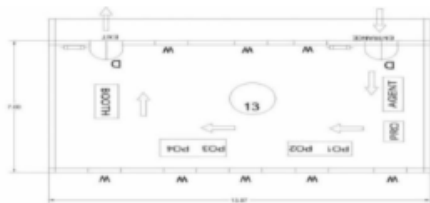

Google Map View

Polling Station Building Front View

Polling Station Front View

Cad View

Key MAP View

Minimum basic facility (please ✓)	water	ramp	plug point	toilet	hearthstone
	✓	✓	✓	✓	✓

Key Plan  
 (A) Landmark  
 (B) Road Names  
 (C) Traffic Flow