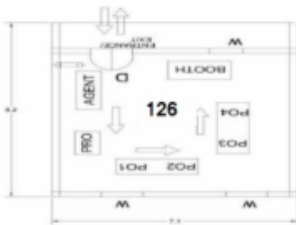

Cad View

Key MAP View

Minimum basic facility(பேரமைவு)	water	ramp	plug point	toilet	healthcare
	✓	✓	✓	✓	✓

Key Plan
(A) Landmark
(B) Road Names
(C) Traffic Flow