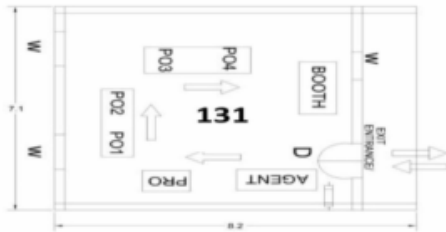

Google Map View

Polling Station Building Front View

Polling Station Front View

Cad View

Key MAP View

Minimum basic facility (presence)	water	ramp	drug point	toilet	healthcare
✓	✓	✓	✓	✓	✓

Key Plan
 (A) Landmark
 (B) Road Names
 (C) Traffic Flow