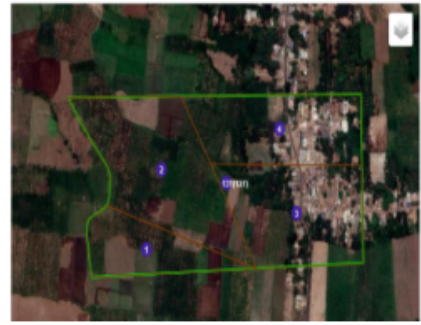

Nazri Naksha

Google Map View