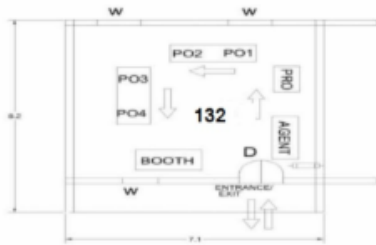

Google Map View

Polling Station Building Front View

Polling Station Front View

Cad View

Key MAP View

Minimum basic facility (checked ✓)	water	ramp	plug point	toilet	healthcare
	✓	✓	✓	✓	✓

Key Plan
 (A) Landmark
 (B) Road Names
 (C) Traffic Flow