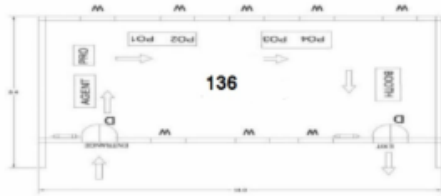

வாக்காளர் பதிவு அலுவலரின்
கையொப்பம்

Nazri Naksha

Google Map View

Polling Station Building Front View

Polling Station Front View

Cad View

Key MAP View

| Minimum basic facility (please ✓) | water | ramo | plug point | toilet | healthcare |
|-----------------------------------|-------|------|------------|--------|------------|
| | ✓ | ✓ | ✓ | ✓ | ✓ |