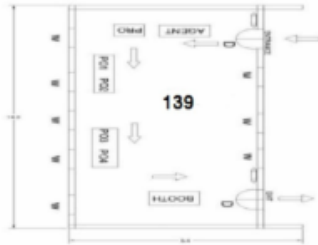

Google Map View

Polling Station Building Front View

Polling Station Front View

Cad View

Minimum basic Facility/amenity	water	range	power point	sewer	sanitation
	✓	✓	✓	✓	✓

Key MAP View

Key Plan
 (A) Landmark
 (B) Road Names
 (C) Traffic Flow